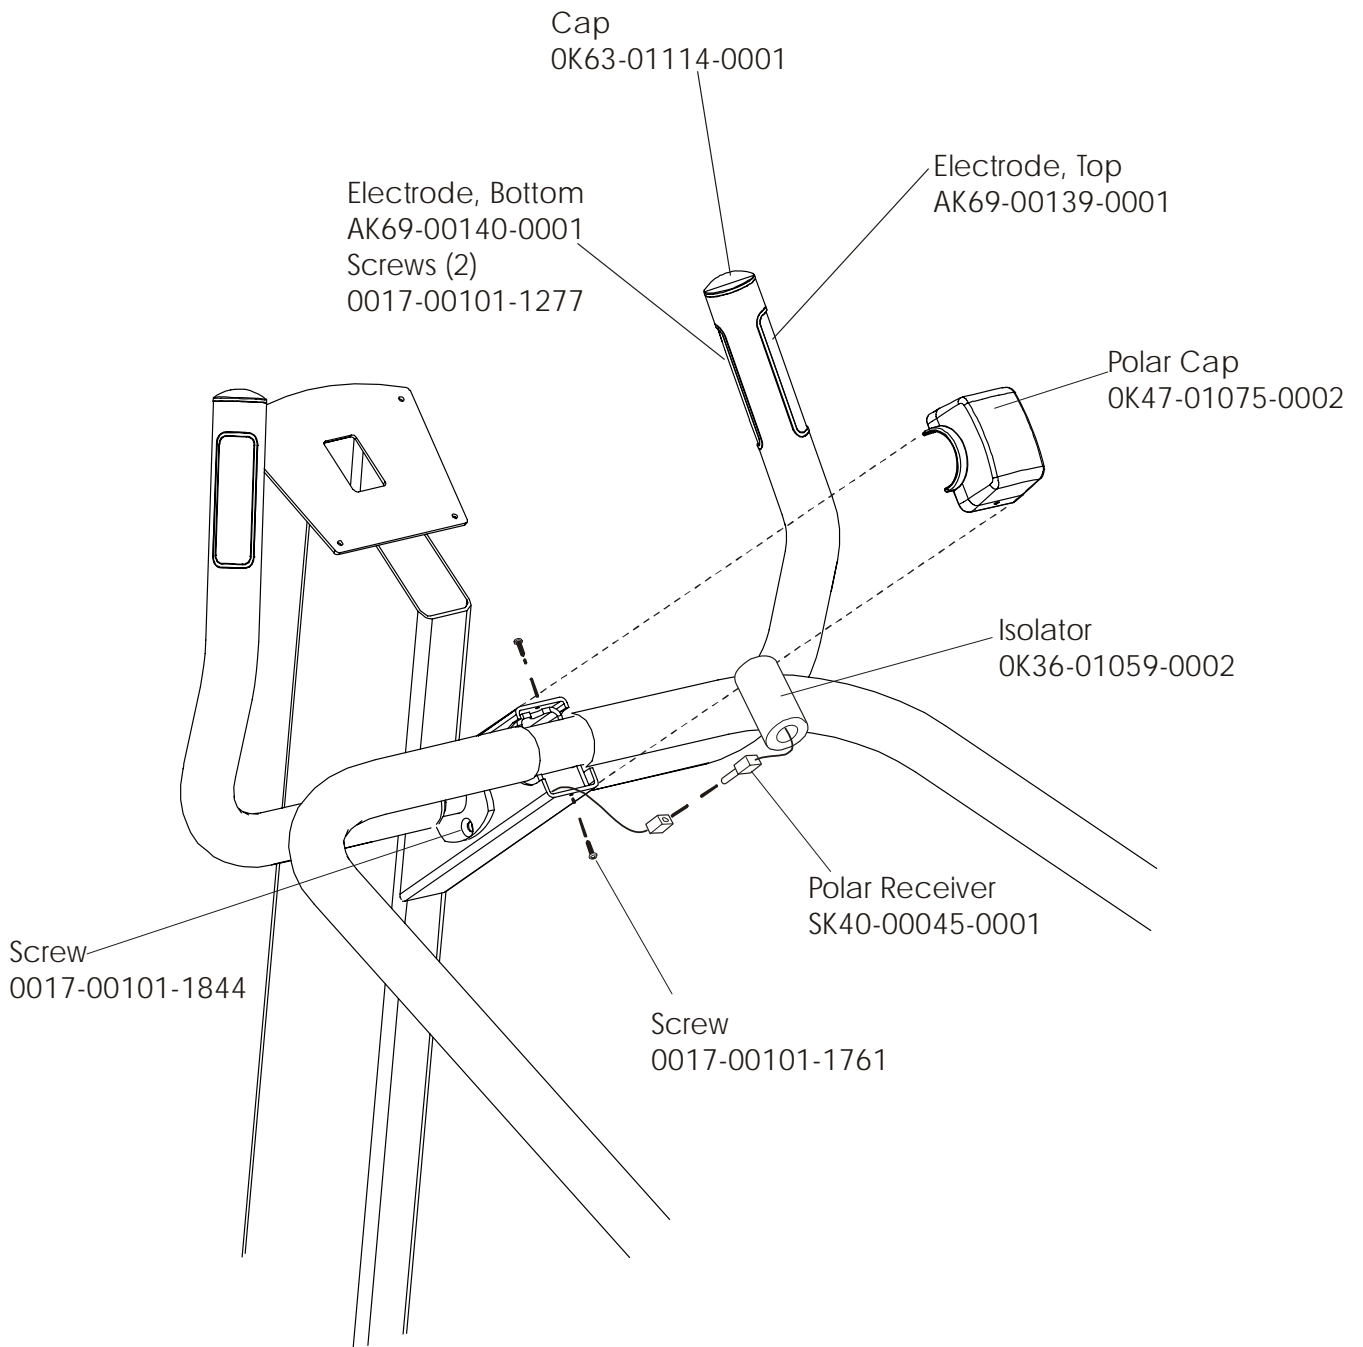

# LifeFitness

ARCTIC SILVER 95Si Stairclimber

Customer Support Services  
**PARTS MANUAL** rev 05 Apr 2011

	Page
Console Components.....	4
Frame Components .....	5
Shrouds and Pedal Tube.....	6
Pedal Assembly .....	7
Clutch/Shaft/Pulley Assembly .....	8
Left Clutch Assembly .....	9
Crossover Pulley Assembly.....	10
Alternator Assembly .....	11
Guide Rollers.....	12
Power Control Board and Resistors .....	13
Polar Receiver Assembly .....	14
Cables.....	15

Description	Part No.
Operation Manual	M051-00K47-A025
Hardware Bag	AK47-00106-0000
Touch-up Paint: Spray Can 0.5 oz. Bottle w/Applicator 0.33 oz. pen	0017-00008-0204 0017-00008-0205 0017-00008-0206
Service Manual	M051-00K47-A013

ARCTIC SILVER 95Si  
Shrouds and Pedal Tube

95S-0XXX-02  
S/N ACF10000 and up

Description	Part No.
Domestic 120/60 Battery Charge w/Cord	118E-00001-0165
Universal Battery Charger w/o Line Cord	118E-00001-0166
Line Cord 220V/60Hz	0017-00003-0704
Line Cord 100V/50Hz	
Line Cord 240+	0017-00003-0918
Line Cord 220V/50Hz	0017-00003-0691
Line Cord 200V/50Hz	
Line Cord 230V/50Hz	